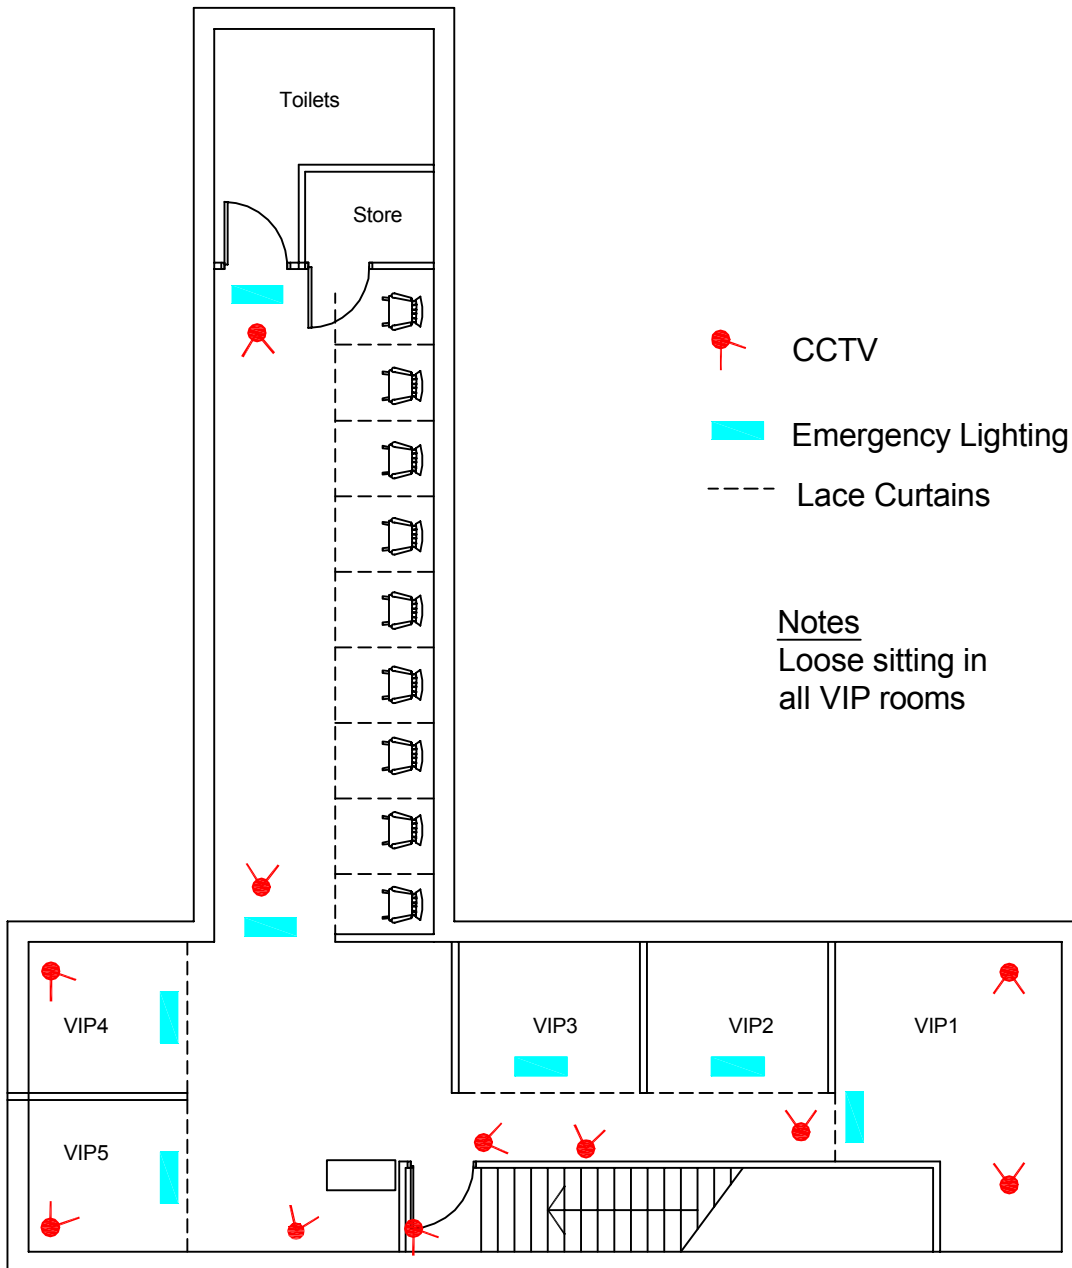

DESIRE  
UPPER FLOOR PLAN

Scale : 1/100

First Floor